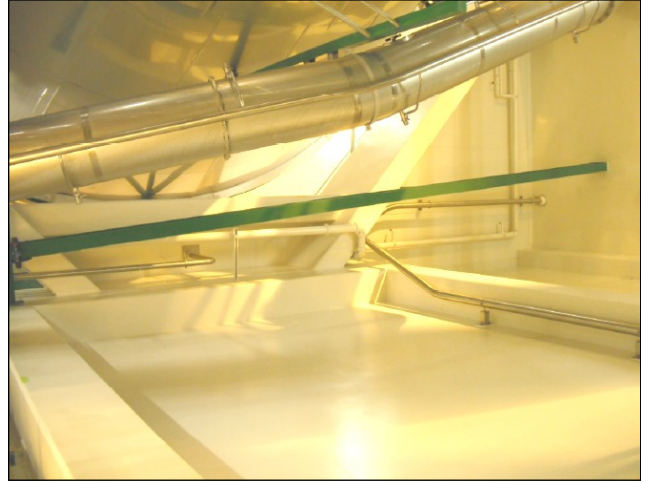

Chevaline Colouglaze to interior concrete