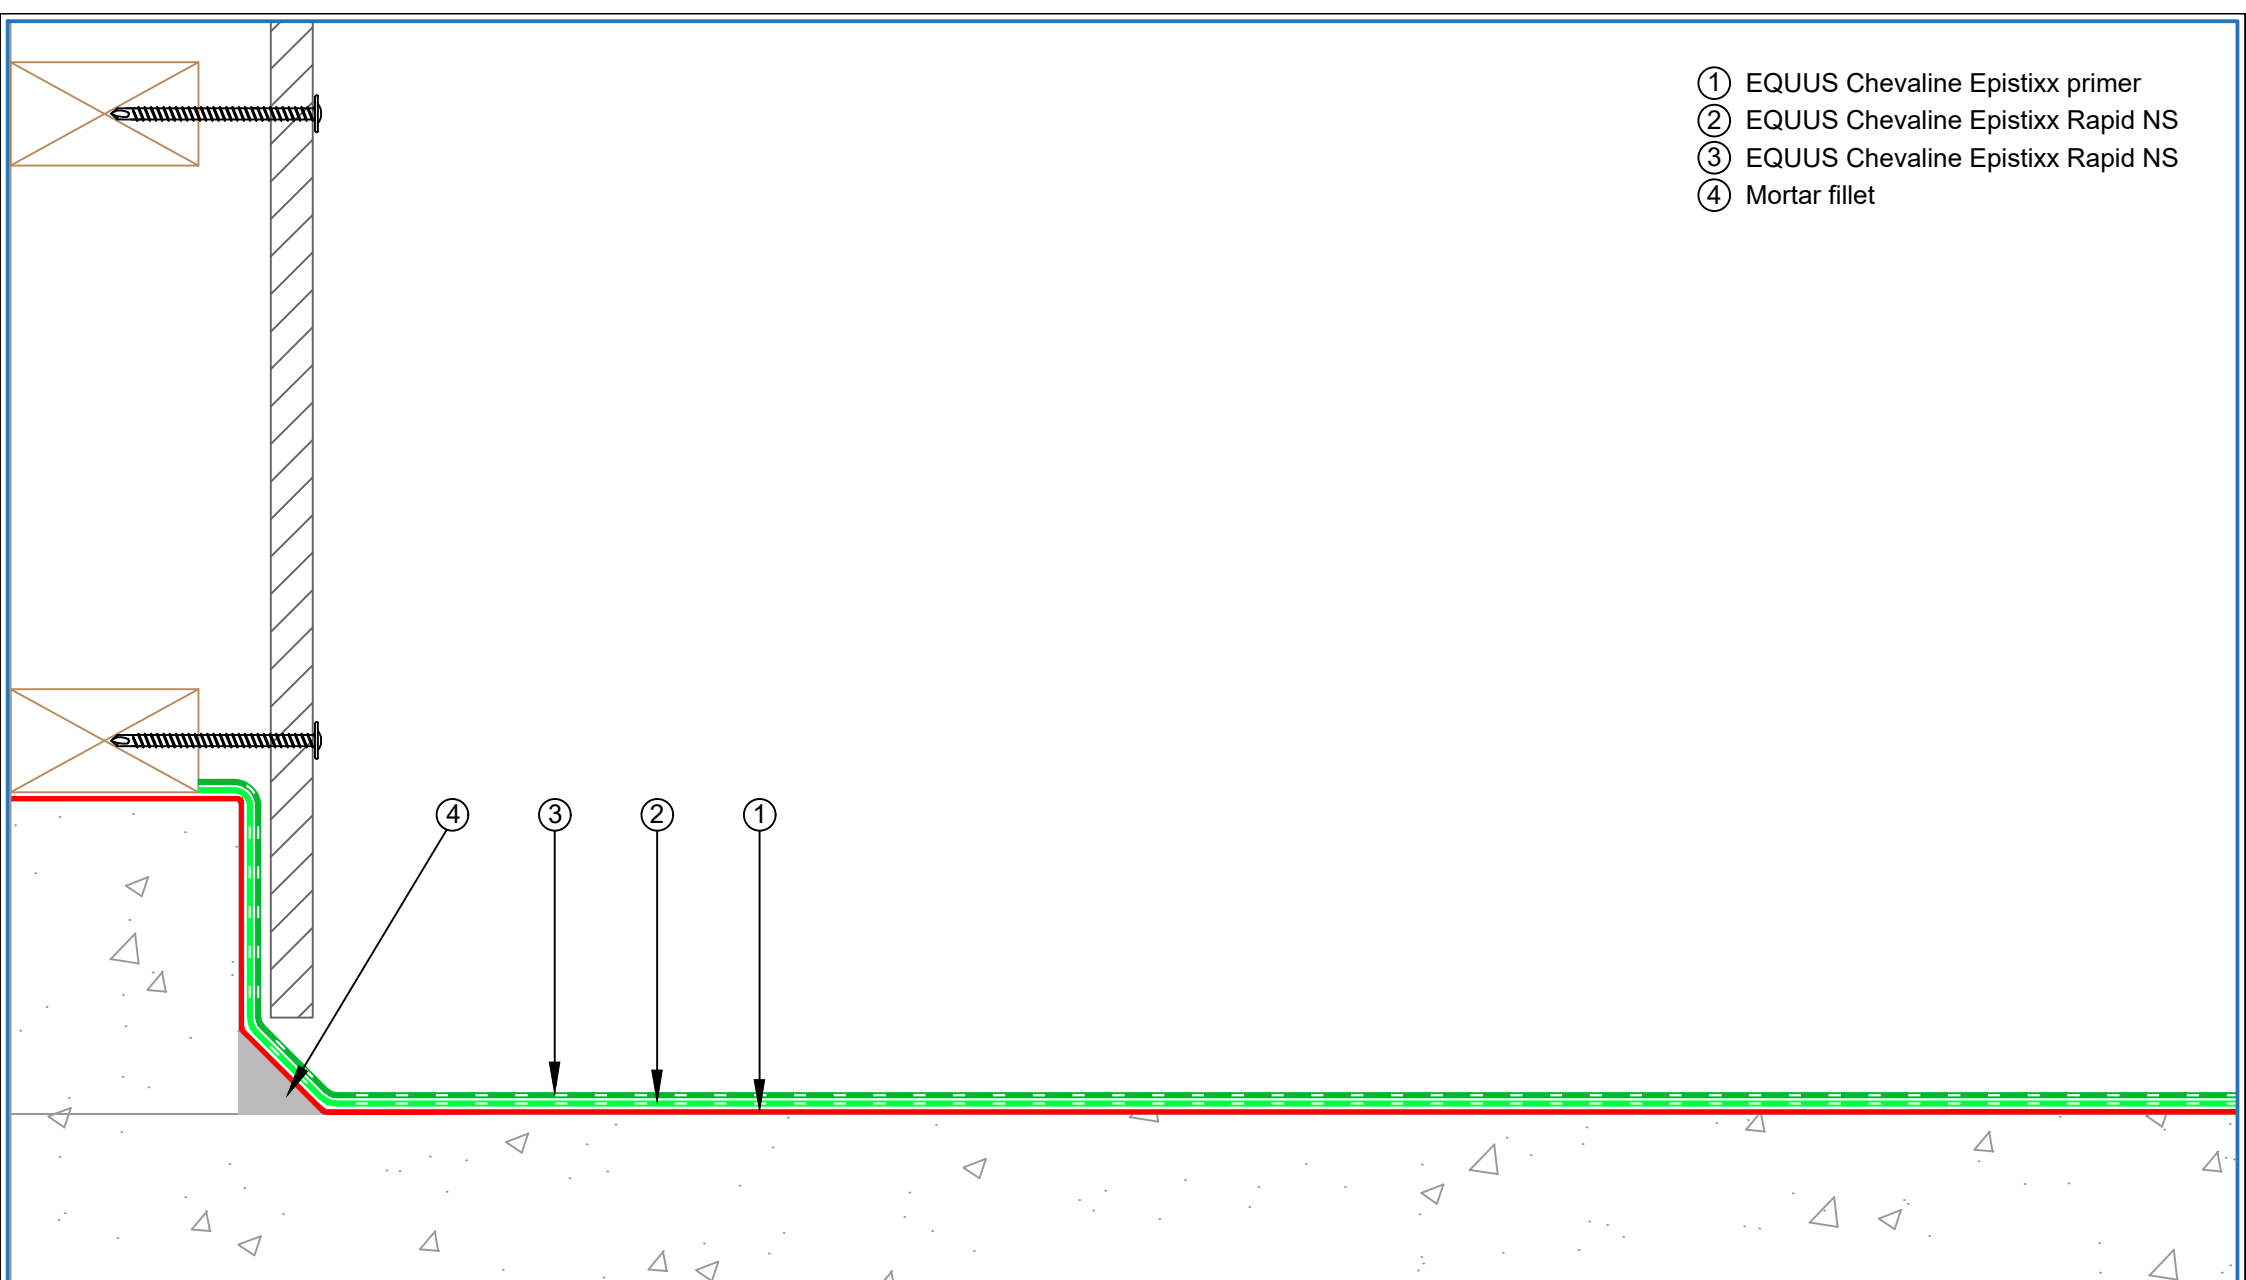

- ① EQUUS Chevaline Epistixx primer
- ② EQUUS Chevaline Epistixx Rapid NS
- ③ EQUUS Chevaline Epistixx Rapid NS
- ④ Mortar fillet

E-mail : info@equus.nz
 Web : www.equus.nz

PRODUCT :	Chevaline Epistixx Rapid NS (Non-skid) Flooring on Concrete Substrate		
TITLE :	Standard concrete nib detail		
NUMBER :	ECERNS-D4	SCALE :	NTS
DRAWN BY :	NKT	DATE :	24-May-2023
		REVISED :	

Equus standard details are especially drawn for use by Local Authorities, Building Contractors, Equus Applicators, Architects and design professionals. All details are drawn to assist in the development of project-specific details. Details may be modified where necessary to accommodate job-specific requirements but must be approved by Equus Industries Ltd. All components must be supplied by Equus Industries Ltd. Equus reserves the right to alter or upgrade details at any time without prior notice.