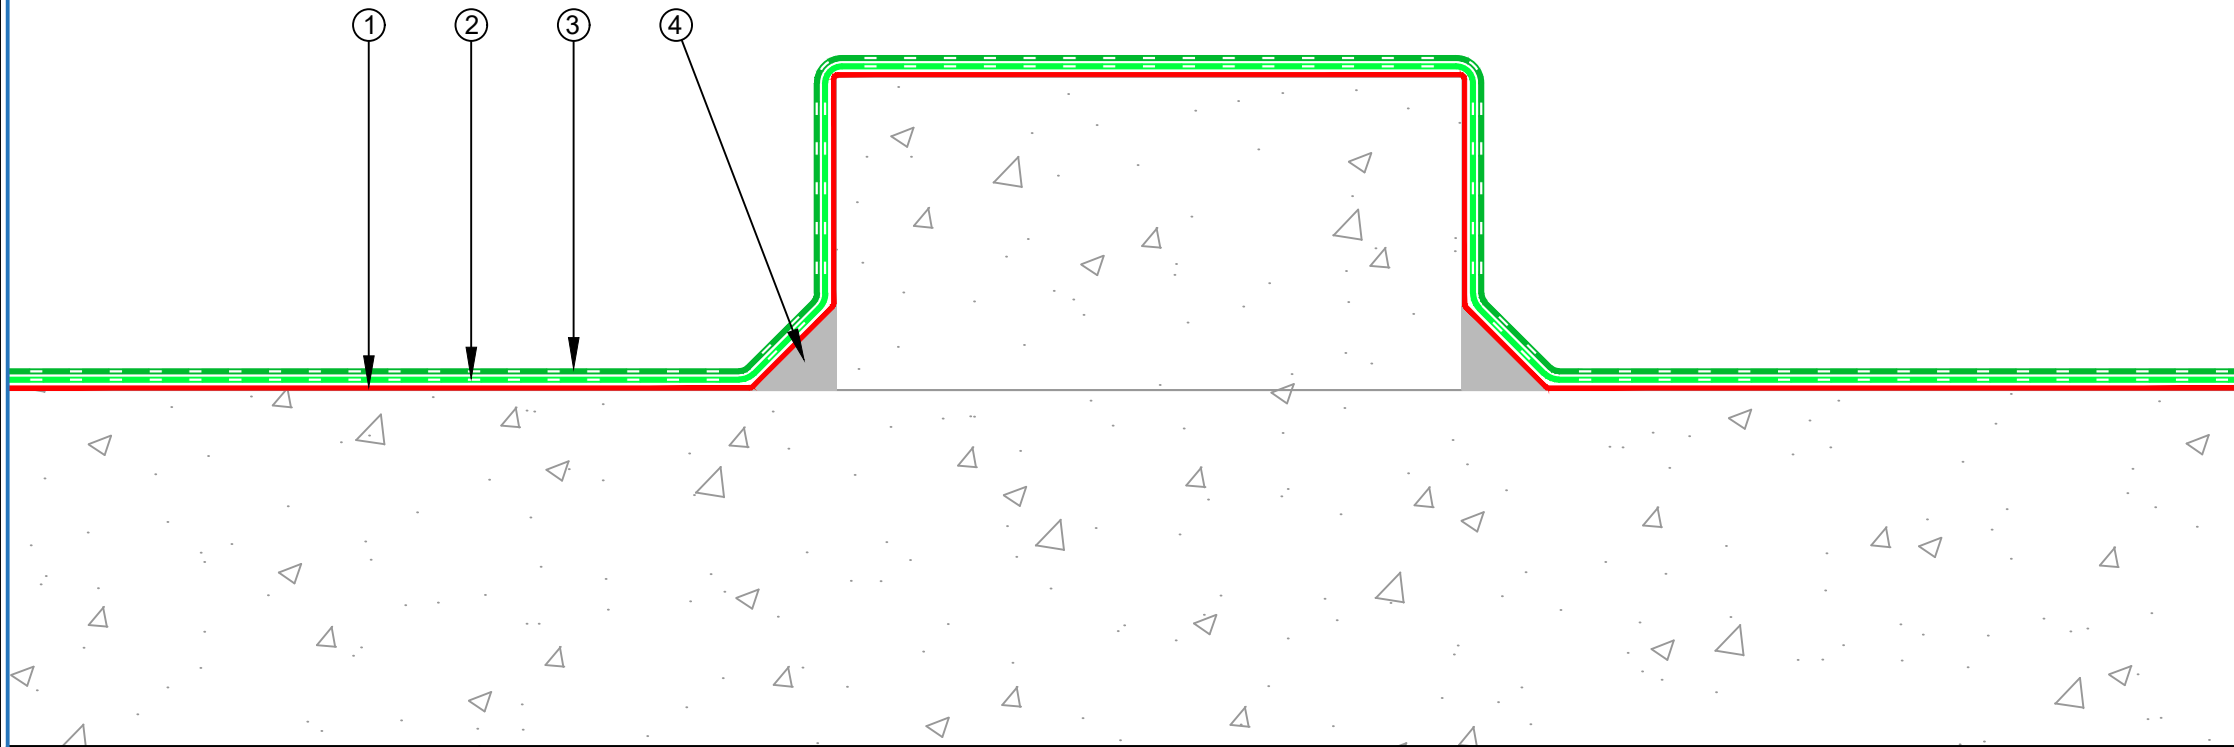

- ① EQUUS Chevaline Epistixx primer
- ② EQUUS Chevaline Epistixx Rapid NS
- ③ EQUUS Chevaline Epistixx Rapid NS
- ④ Mortar fillet

E-mail : info@equus.nz
 Web : www.equus.nz

PRODUCT :	Chevaline Epistixx Rapid NS (Non-skid) Flooring on Concrete Substrate		
TITLE :	Standard concrete plinth detail		
NUMBER :	ECERNS-D3	SCALE :	NTS
DRAWN BY :	NKT	DATE :	24-May-2023
		REVISED :	

Equus standard details are especially drawn for use by Local Authorities, Building Contractors, Equus Applicators, Architects and design professionals. All details are drawn to assist in the development of project-specific details. Details may be modified where necessary to accommodate job-specific requirements but must be approved by Equus Industries Ltd. All components must be supplied by Equus Industries Ltd. Equus reserves the right to alter or upgrade details at any time without prior notice.