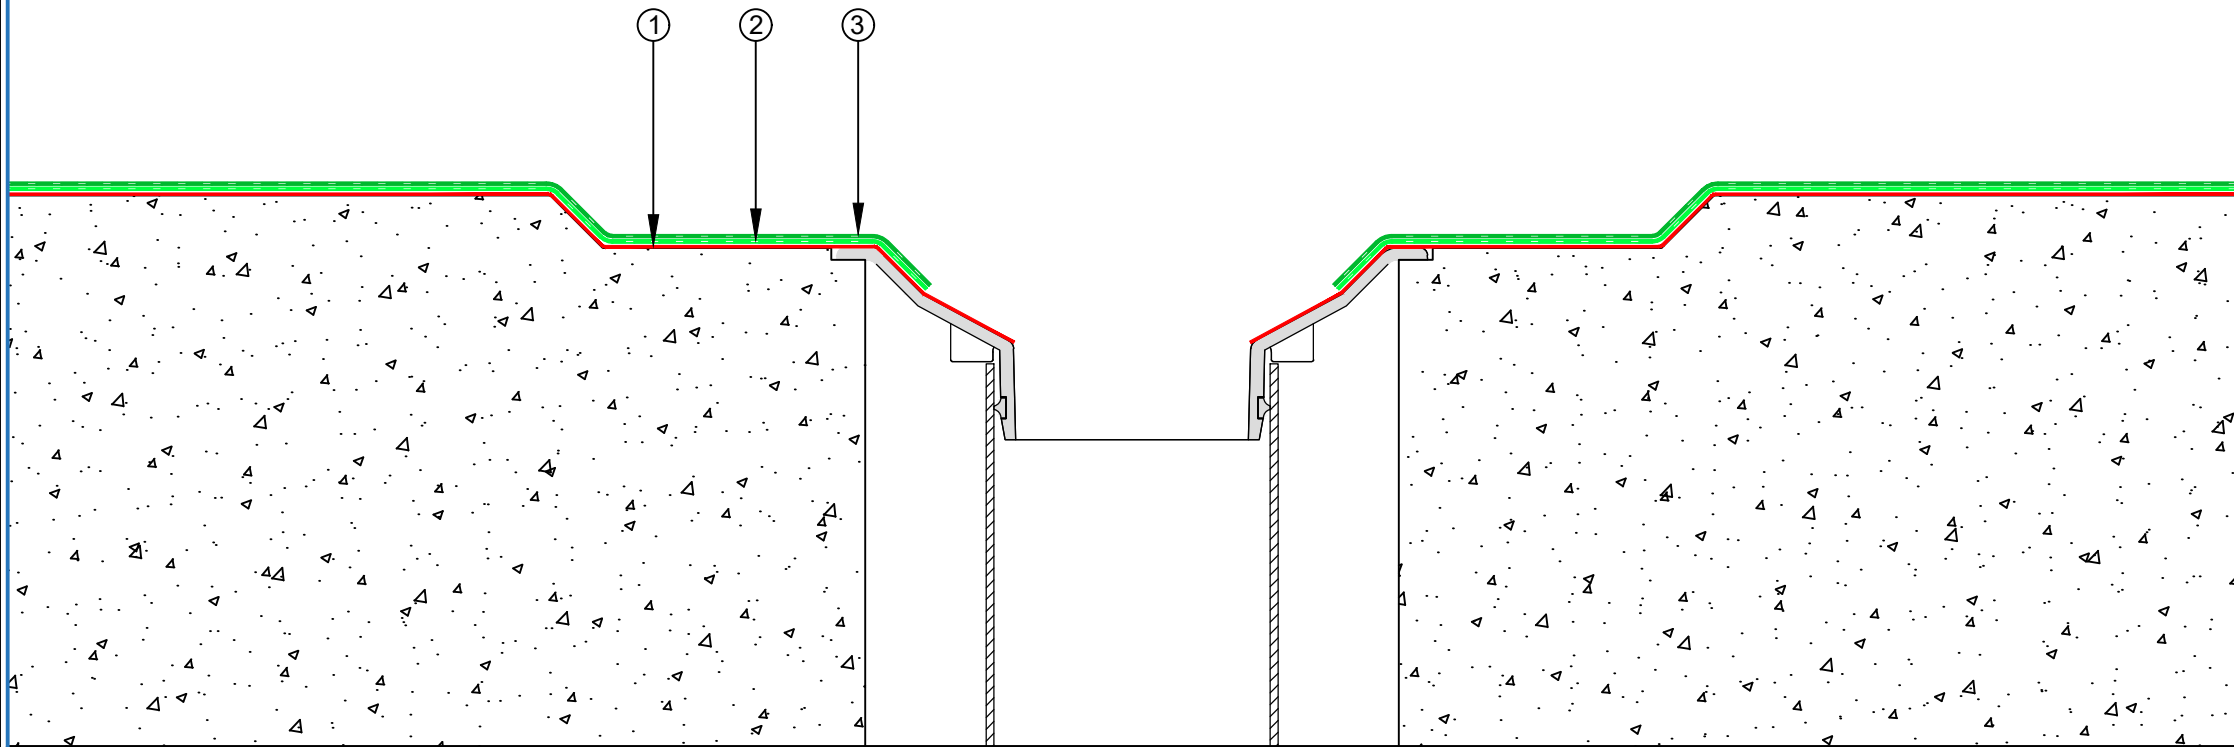

- ① EQUUS Chevaline Epistixx primer
- ② EQUUS Chevaline Epistixx Rapid NS
- ③ EQUUS Chevaline Epistixx Rapid NS

E-mail : info@equus.nz
Web : www.equus.nz

PRODUCT :	Chevaline Epistixx Rapid NS (Non-skid) Flooring on Concrete Substrate		
TITLE :	Standard floor drain detail		
NUMBER :	ECERNS-D2	SCALE :	NTS
DRAWN BY :	NKT	DATE :	24-May-2023
REVISED :			

Equus standard details are especially drawn for use by Local Authorities, Building Contractors, Equus Applicators, Architects and design professionals. All details are drawn to assist in the development of project-specific details. Details may be modified where necessary to accommodate job-specific requirements but must be approved by Equus Industries Ltd. All components must be supplied by Equus Industries Ltd. Equus reserves the right to alter or upgrade details at any time without prior notice.