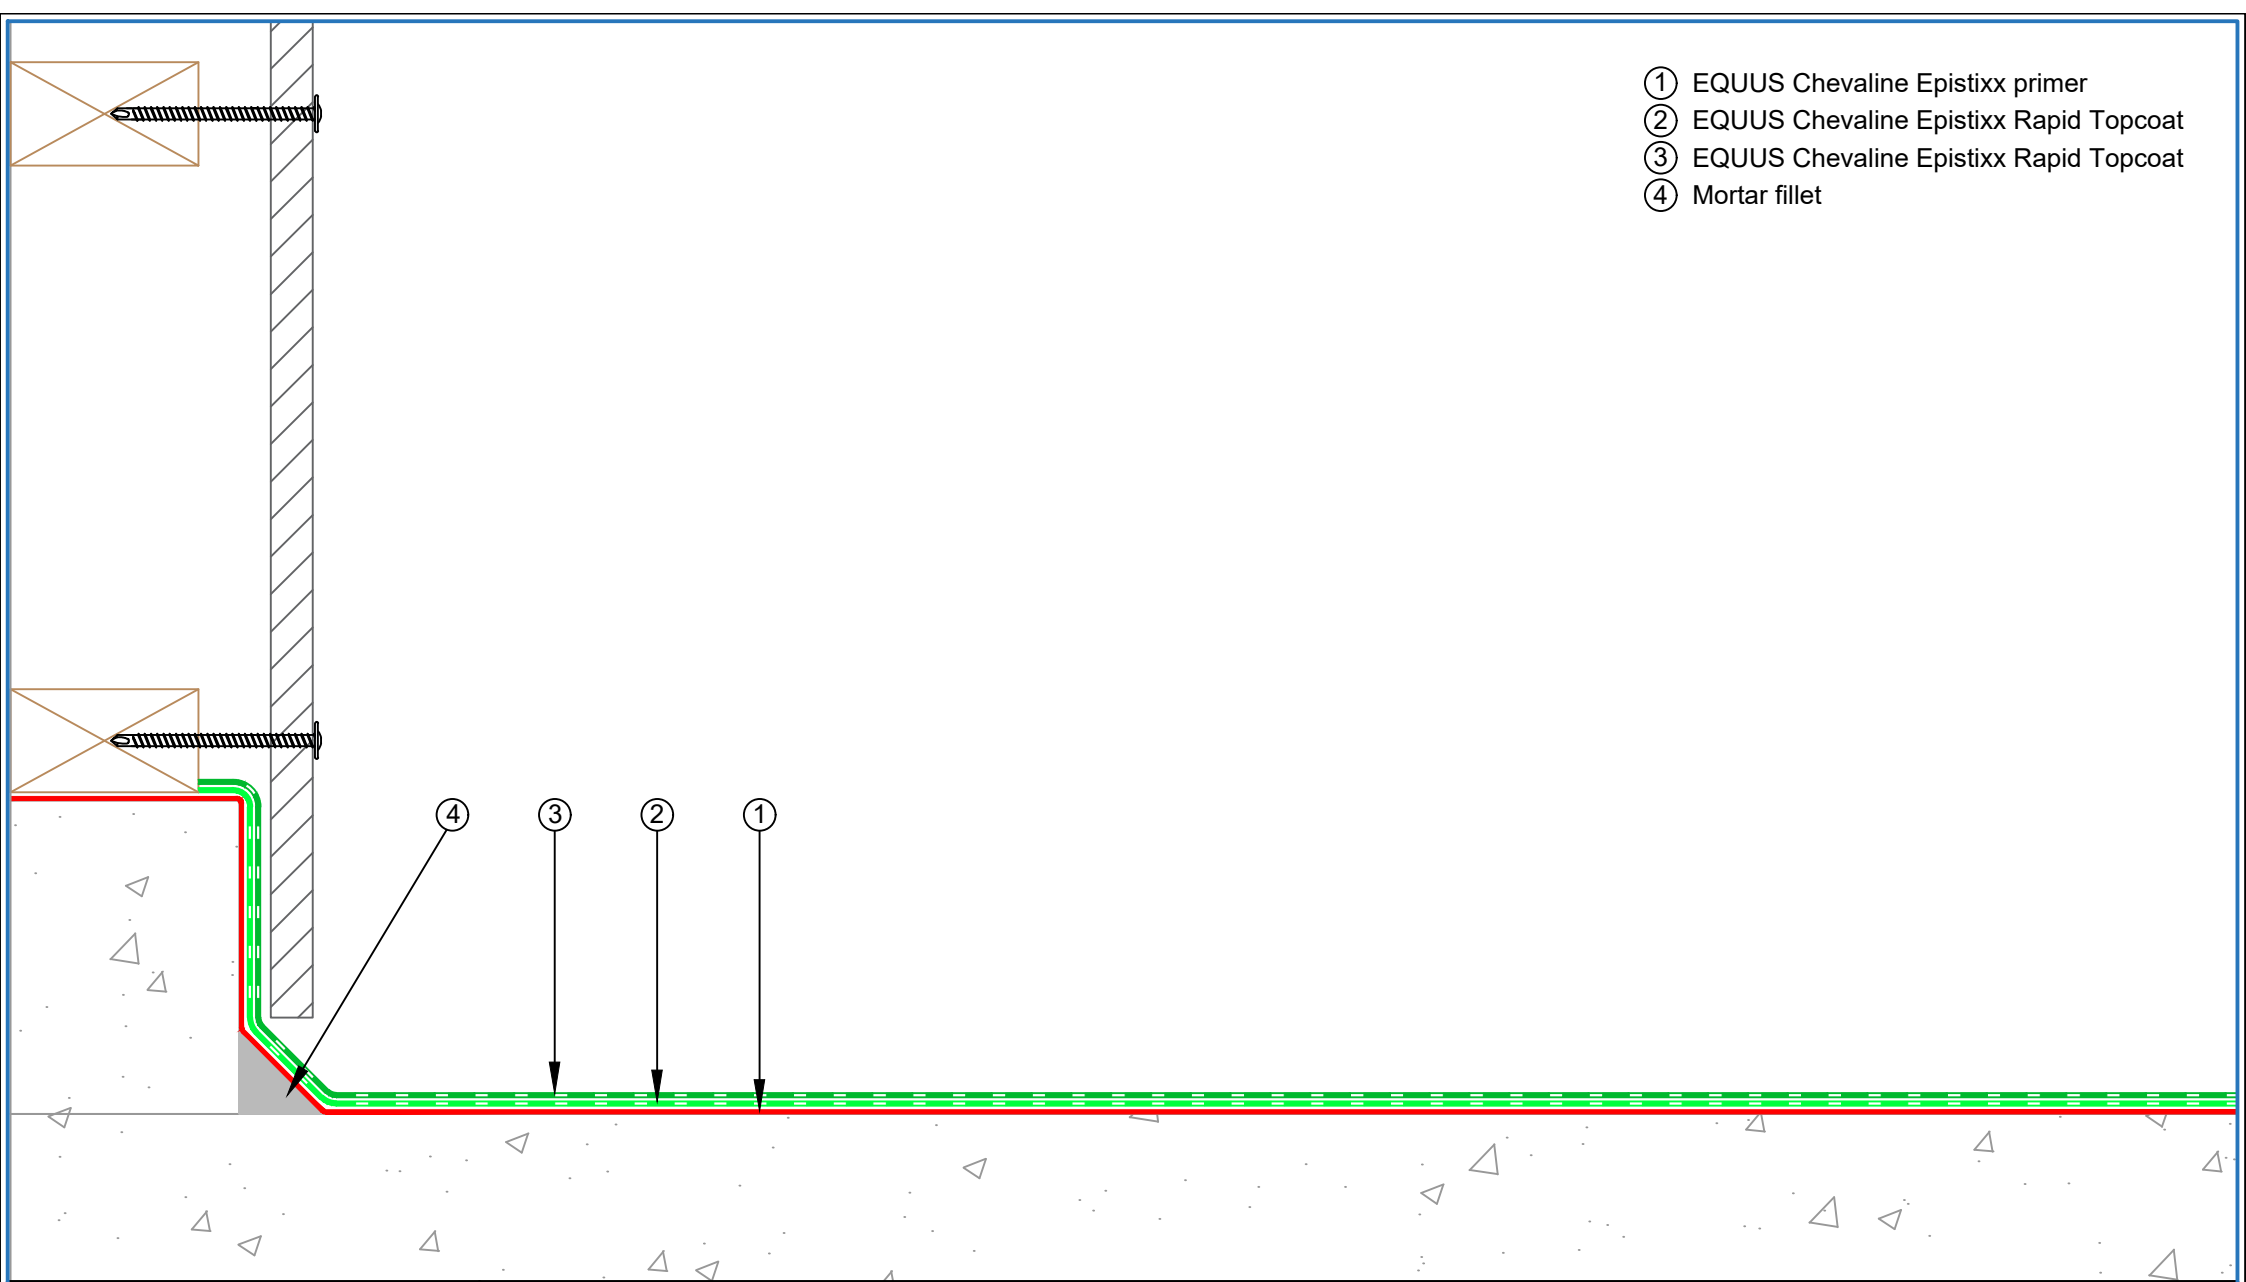

- ① EQUUS Chevaline Epistixx primer
- ② EQUUS Chevaline Epistixx Rapid Topcoat
- ③ EQUUS Chevaline Epistixx Rapid Topcoat
- ④ Mortar fillet

E-mail : info@equus.nz
 Web : www.equus.nz

PRODUCT :	Chevaline Epistixx Rapid Flooring on Concrete Substrate Standard Detail		
TITLE :	Nib detail		
NUMBER :	ECER-D4	SCALE :	NTS
DRAWN BY :	NKT	DATE :	16-May-2023
		REVISED :	

Equus standard details are especially drawn for use by Local Authorities, Building Contractors, Equus Applicators, Architects and design professionals. All details are drawn to assist in the development of project-specific details. Details may be modified where necessary to accommodate job-specific requirements but must be approved by Equus Industries Ltd. All components must be supplied by Equus Industries Ltd. Equus reserves the right to alter or upgrade details at any time without prior notice.