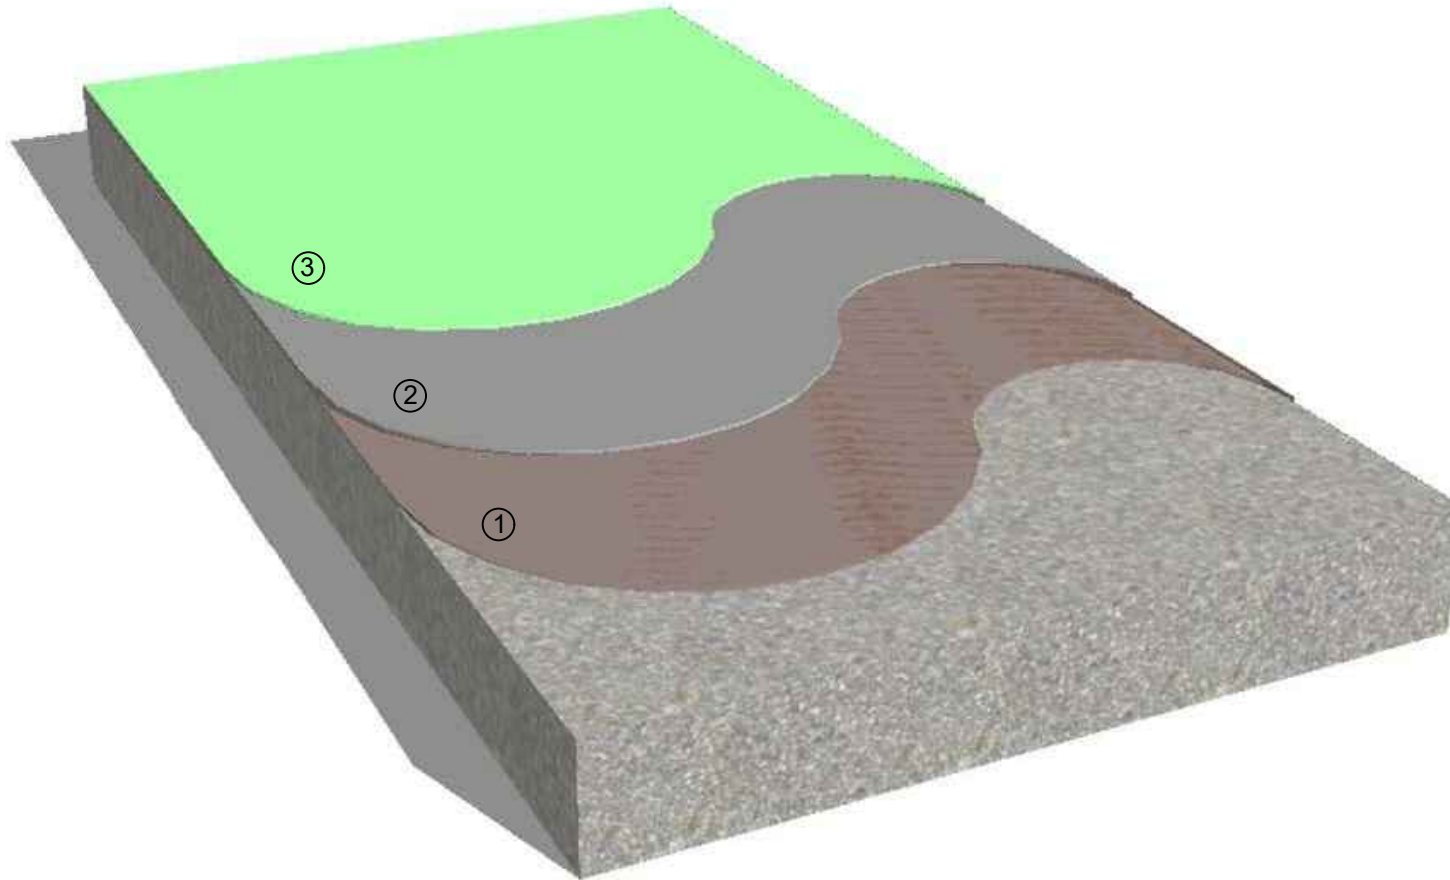

- ① EQUUS Chevaline Epistixx primer
- ② EQUUS Chevaline Epistixx CP
- ③ EQUUS Chevaline Epistixx CP

E-mail : [info@equus.nz](mailto:info@equus.nz)  
 Web : [www.equus.nz](http://www.equus.nz)

PRODUCT :	Chevaline Epistixx CP Flooring on Interior Concrete Carparks		
TITLE :	Chevaline Epistixx CP carpark floor coating build up (3D)		
NUMBER :	ECECP-D1	SCALE :	NTS
DRAWN BY :	NKT	DATE :	14-June-2023
		REVISED :	

Equus standard details are especially drawn for use by Local Authorities, Building Contractors, Equus Applicators, Architects and design professionals. All details are drawn to assist in the development of project-specific details. Details may be modified where necessary to accommodate job-specific requirements but must be approved by Equus Industries Ltd. All components must be supplied by Equus Industries Ltd. Equus reserves the right to alter or upgrade details at any time without prior notice.